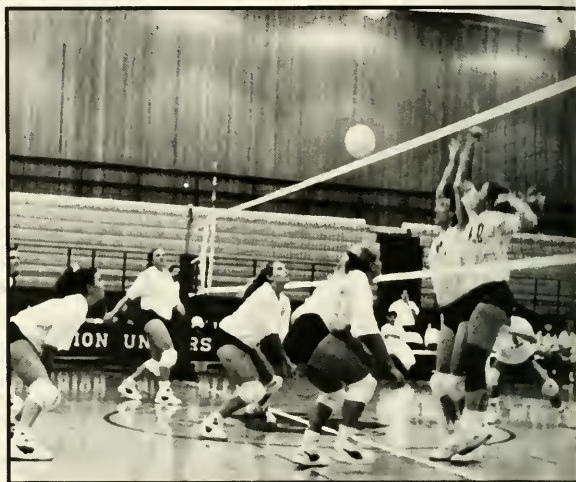

Christin Mi

Sports Info.

Row 1: Melodi Dess, Kim Turowski, Kirsten McKinley. Row 2: Stephenie Pond, Morgan Mulvihill, Roxann Milton, Shara Komir, Sarah Unkefer.

Christin Mihon

VOLLEYBALL

The definition of a young team is a rebuilding team. That's exactly what head coach Sue Flaherty and the Golden Eagles dealt with in their 1992 season. With the loss of All-Region performers from last season, juniors Megan Kelly and Gerri Condo provided leadership and confidence to the many inexperienced freshman. Both Kelly and Condo had to play versatile roles while the teams season was riddled with injuries and illnesses. Many of the freshman, such as Katie Rhodes, Lisa Flynn, Nicole Flambard, Beth Tress, and Dawn Fredericks, had to step up to fill positions with as much ability and improvement as possible. Even though the middle and outside hitters like Jen Betters, Bobbie Simpson, and Nicole Flambard racked up the points. The Golden Eagles fought to a 6-23 record. Simpson, a sophomore has a bright outlook for next season. The team has already started conditioning and should be in contention for titles next season.